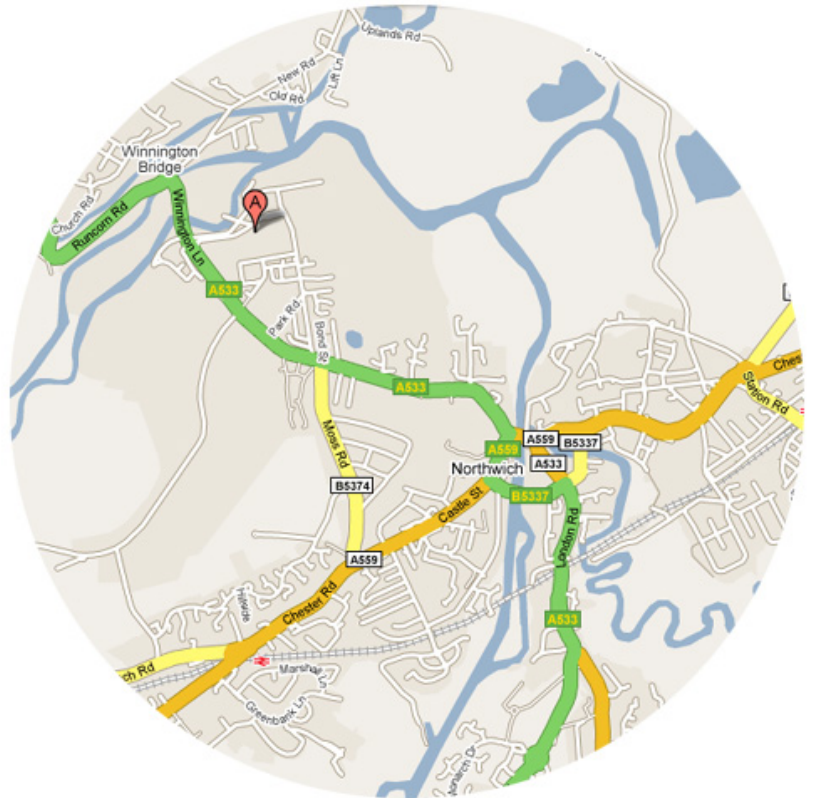

## Directions:

### From The Northwich Town Centre – Bull Ring roundabout

Leave Northwich town centre via the Bull Ring on the A533 and proceed over the river via swing bridge taking the right turn at the mini-roundabout. Proceed up the hill towards Winnington, passing straight through two sets of traffic lights. Pass over the bridge and take the right turn into Brunner Mond works; Winnington Hall is situated on the right.